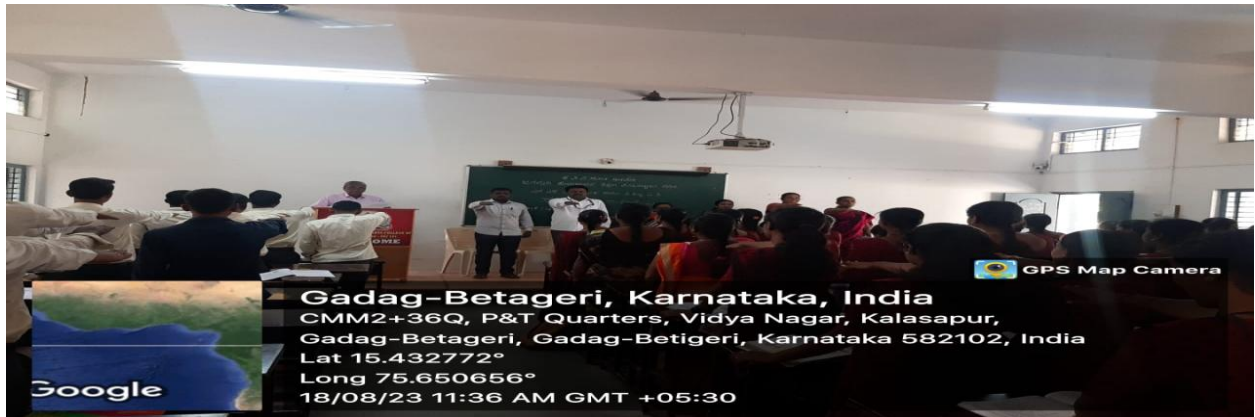

Celebration of Independence Day

Celebration of Sadbhavana dinacharane (Good Will Day) 19-08-2023 at 10.30 to 11.45

Medical check up (12.00 Noon onwards)

Literary forum function photos

TET Workshop By DIET