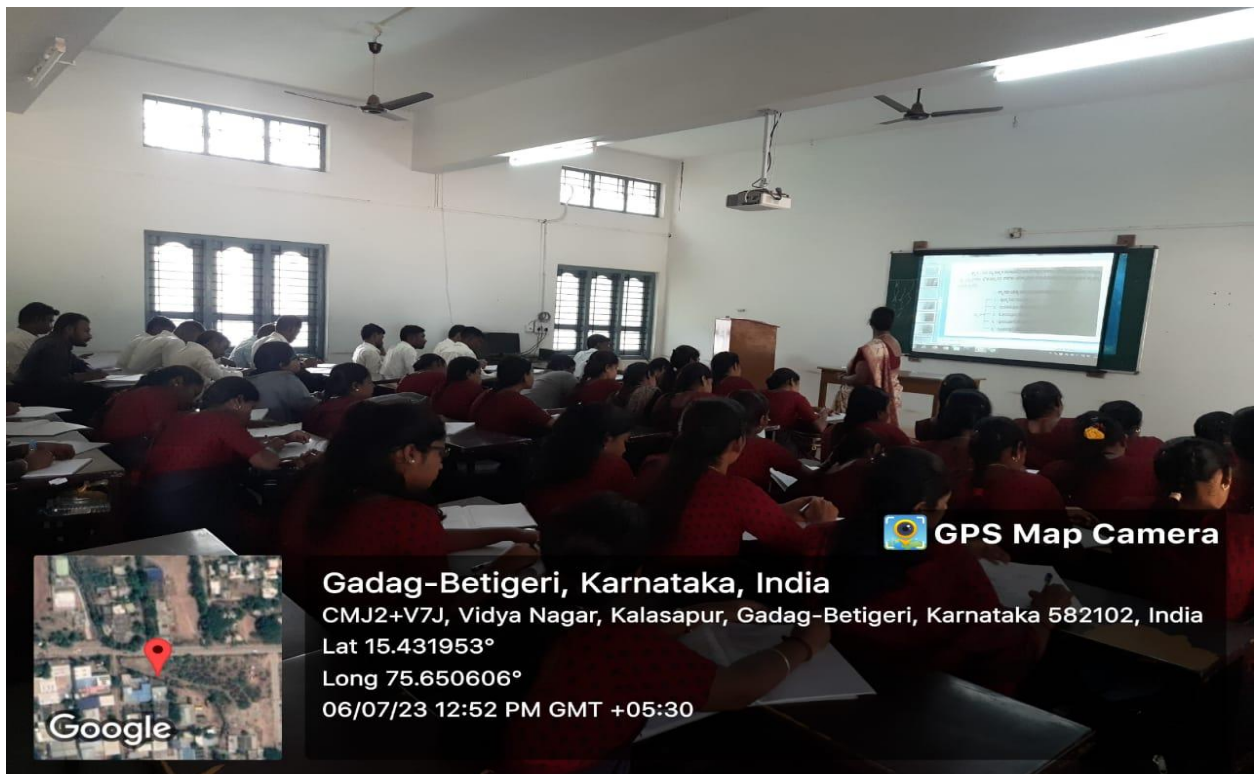

Documentary Evidence Teachers Using ICT

 GPS Map Camera

**Gadag-Betigeri, Karnataka, India**  
CMJ2+V7W, Vidya Nagar, Kalasapur, Gadag-Betigeri, Karnataka 582102, India  
Lat 15.432264°  
Long 75.651128°  
07/07/23 11:30 AM GMT +05:30